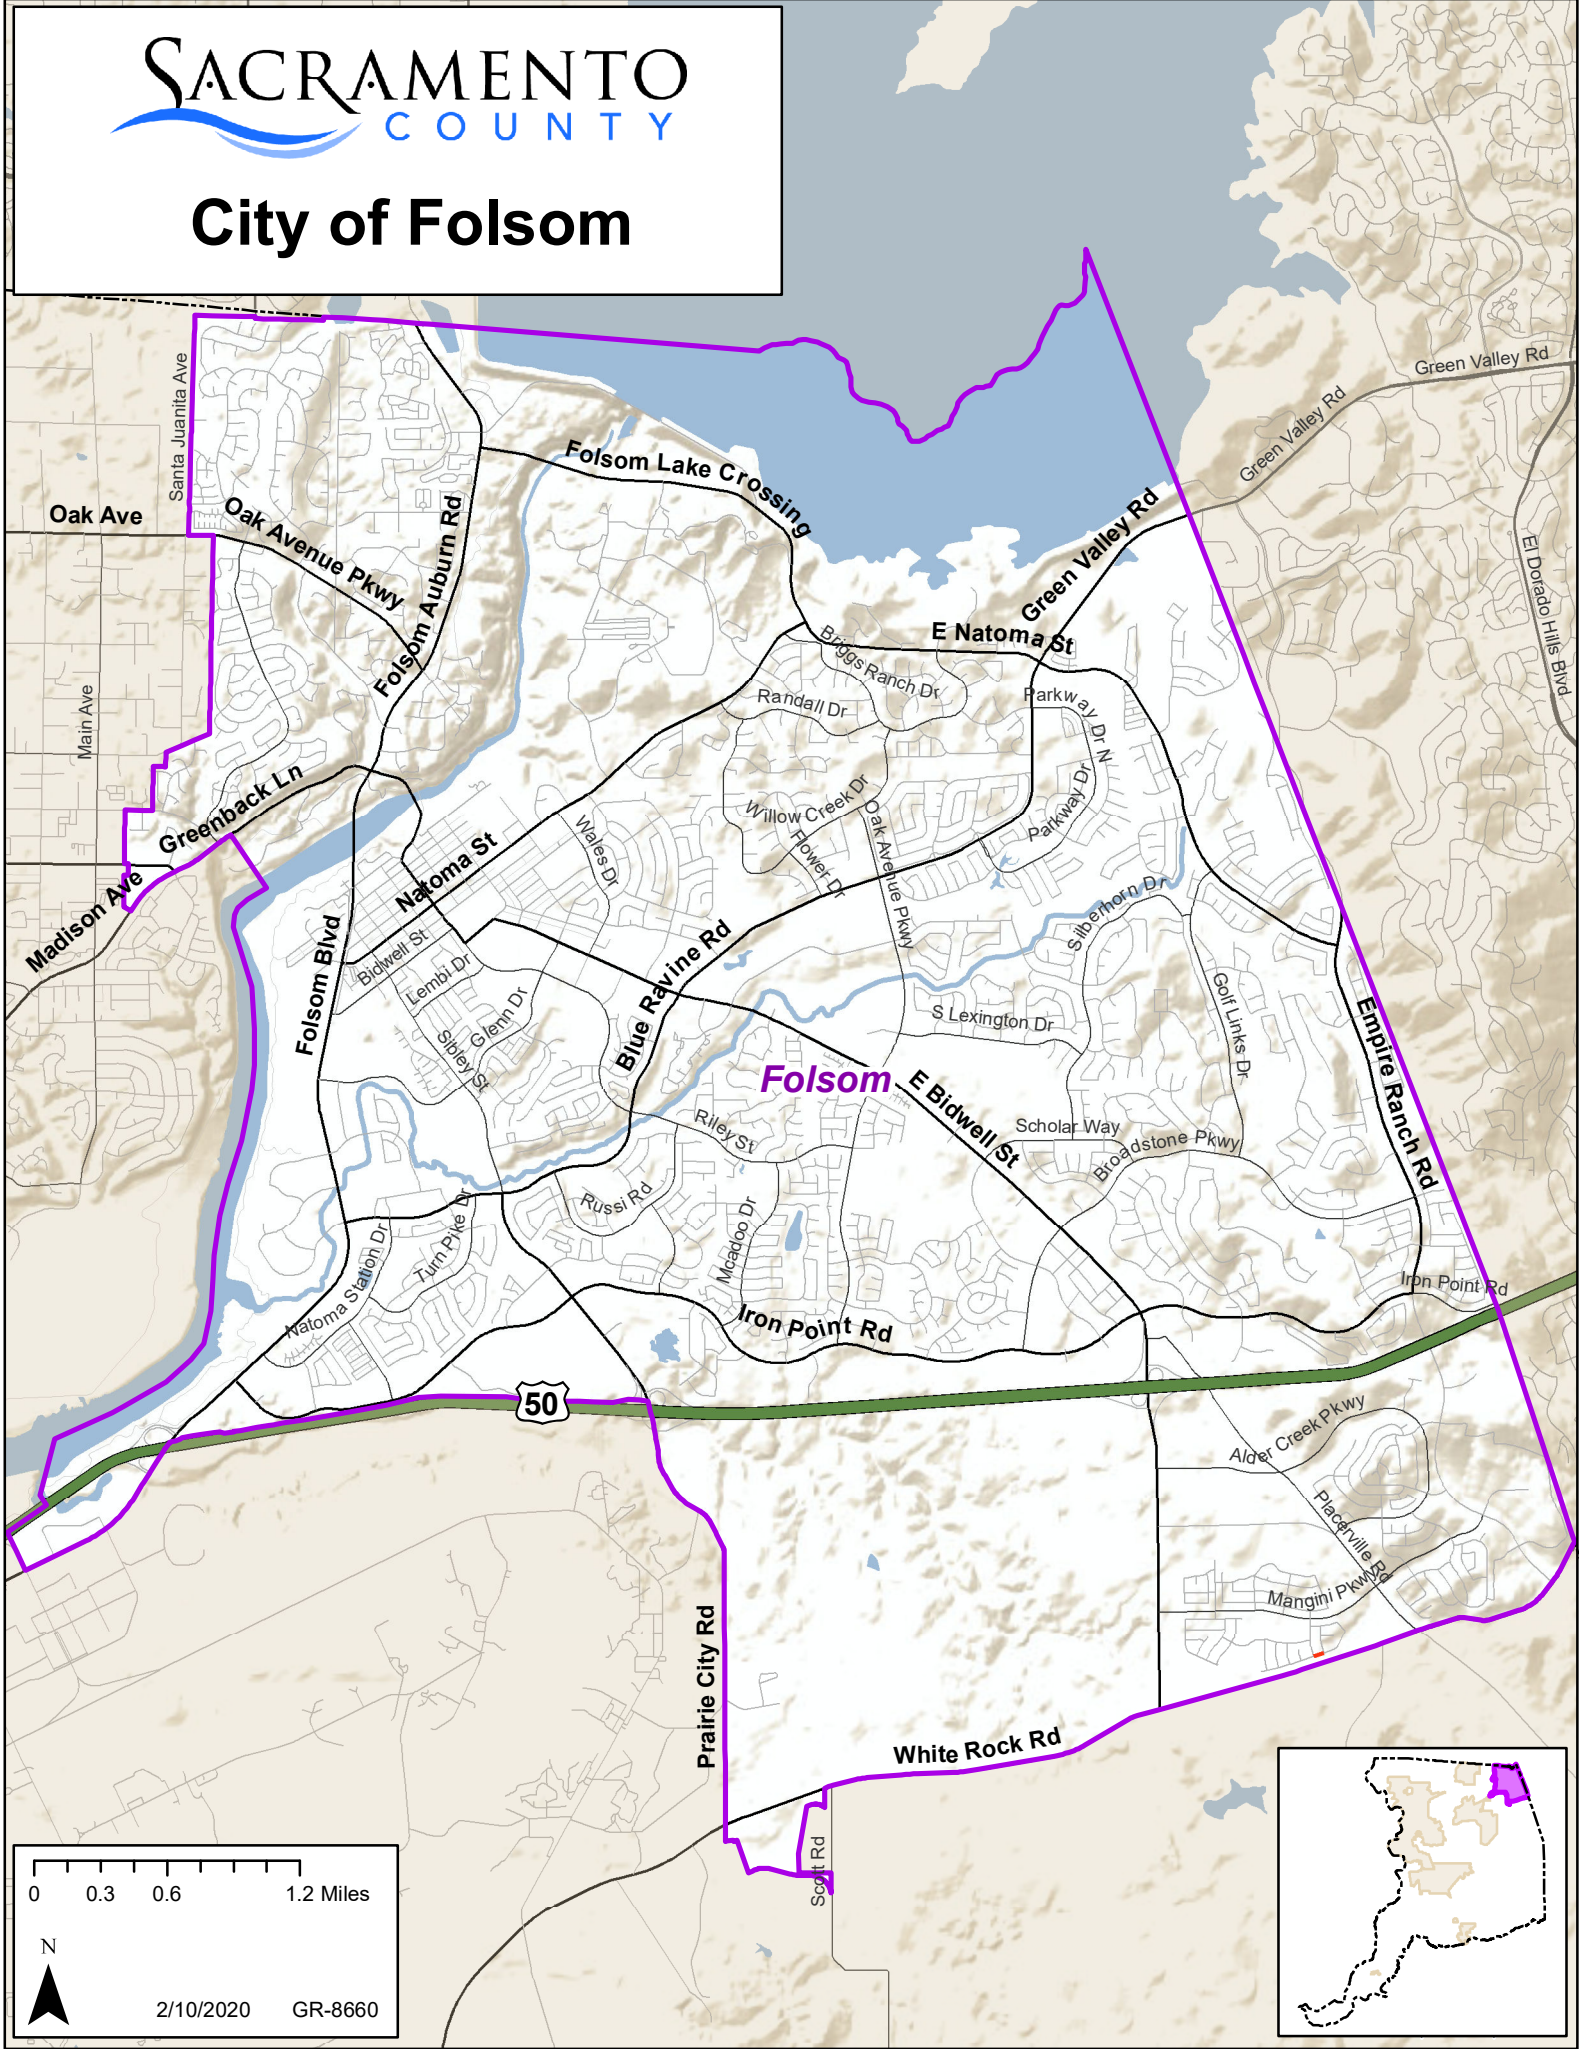

City of Folsom

0 0.3 0.6 1.2 Miles

N

2/10/2020 GR-8660